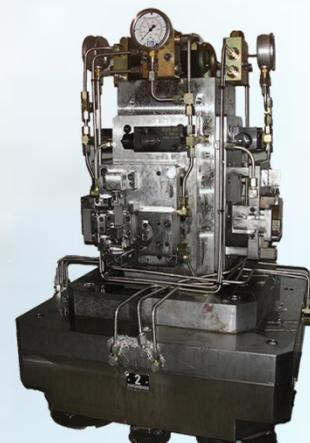

ROBOT HANDLING CELL

ROBOTIC ARM

STOCKER

WASHER
& OVEN

FIXTURE